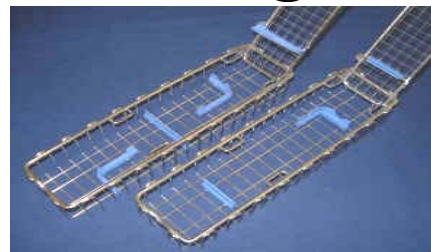

Cleaning Containment Baskets

perforated sides with flat base, electro-polished smooth surfaces
 with Cover that is *removable* with 'latching turn-lock'

Product Number	Description	L x W x H
7501150	Perforated Sides Cleaning Basket	9.5 x 10 x 1.5
7501151	Perforated Sides Cleaning Basket	19 x 10 x 1.5
7501152	Perforated Sides Cleaning Basket	9.5 x 10 x 2.5
7501153	Perforated Sides Cleaning Basket	19 x 10 x 2.5

Cleaning Containment Baskets

perforated sides with flat base, electro-polished smooth surfaces
 with Cover that is *hinged* with 'latching turn-lock'

7501149	Perforated Sides Cleaning Basket	9.5 x 10 x 2.5
7501139	Perforated Sides Cleaning Basket	19 x 10 x 2.5

Endoscope Instrument Tray and Cleaning Containment Baskets

100% silicone Hold-Down and Latching Lid

7500849	Endoscope [1 scope] Basket	25 x 6 x 3
7500479	Endoscope [1 scope] Basket	11.5 x 3 x 2
7500475	Endoscope [1 scope] Basket	18 x 3 x 2
7500508	Endoscope [1 scope] Basket	26.5 x 3 x 2
7500831	Endoscope [1 scope] Basket	11.5 x 3 x 2
7500830	Endoscope [2 scopes] Basket	18 x 3 x 2