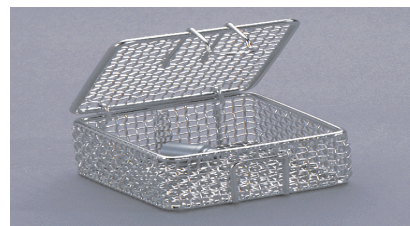

Cleaning Containment Baskets

Fine Mesh electro polished 100% Stainless Steel
 100% hand Inspected for smoothness Cleaning Baskets

www.TBJ-SPD.com

Cleaning Containment Baskets

fine mesh electro-polished smooth surfaces
 with Cover that is hinged with 'clip-holding-latch'

Product Number	Description	L x W x H
7501132	HUPFER Fine Mesh Basket	3 x 3 x 1.5
7501133	HUPFER Fine Mesh Basket	8.5 x 5.51 x 2
7501135	HUPFER Fine Mesh Basket	11 x 7 x 1.5
7501161	HUPFER Fine Mesh Basket	8.5 x 6 x 1.5
7501162	HUPFER Fine Mesh Basket	13.5 x 8 x 1.5

Cleaning Containment Baskets

perforated sides with flat base, electro-polished smooth surfaces
 with Cover that is *removable* with 'latching turn-lock'

Product Number	Description	L x W x H
7501150	Perforated Sides Cleaning Basket	9.5 x 10 x 1.5
7501151	Perforated Sides Cleaning Basket	19 x 10 x 1.5
7501152	Perforated Sides Cleaning Basket	9.5 x 10 x 2.5
7501153	Perforated Sides Cleaning Basket	19 x 10 x 2.5

Cleaning Containment Baskets

perforated sides with flat base, electro-polished smooth surfaces
 with Cover that is *hinged* with 'latching turn-lock'

7501149	Perforated Sides Cleaning Basket	9.5 x 10 x 2.5
7501139	Perforated Sides Cleaning Basket	19 x 10 x 2.5