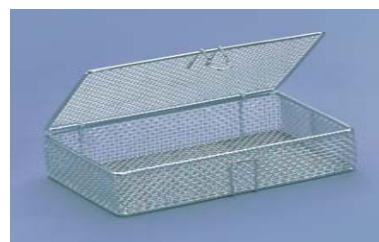

Cleaning Containment Baskets

Fine Mesh electro polished 100% Stainless Steel
 100% hand Inspected for smoothness Cleaning Baskets

www.TBJ-SPD.com

Cleaning Containment Baskets

fine mesh electro-polished smooth surfaces
 with Cover that is hinged with 'clip-holding-latch'

Product Number	Description	L x W x H
7501132	HUPFER Fine Mesh Basket	3 x 3 x 1.5
7501133	HUPFER Fine Mesh Basket	8.5 x 5.51 x 2
7501135	HUPFER Fine Mesh Basket	11 x 7 x 1.5
7501161	HUPFER Fine Mesh Basket	8.5 x 6 x 1.5
7501162	HUPFER Fine Mesh Basket	13.5 x 8 x 1.5

Cleaning Containment Baskets

perforated sides with flat base, electro-polished smooth surfaces
 with Cover that is *removable* with 'latching turn-lock'

Product Number	Description	L x W x H
7501150	Perforated Sides Cleaning Basket	9.5 x 10 x 1.5
7501151	Perforated Sides Cleaning Basket	19 x 10 x 1.5
7501152	Perforated Sides Cleaning Basket	9.5 x 10 x 2.5
7501153	Perforated Sides Cleaning Basket	19 x 10 x 2.5

Cleaning Containment Baskets

perforated sides with flat base, electro-polished smooth surfaces
 with Cover that is *hinged* with 'latching turn-lock'

7501149	Perforated Sides Cleaning Basket	9.5 x 10 x 2.5
7501139	Perforated Sides Cleaning Basket	19 x 10 x 2.5