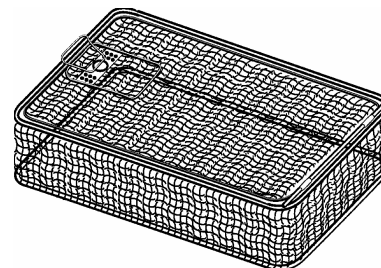

Product Number	Description	L x W x H
7501132	HUPFER Fine Mesh Basket	3 x 3 x 1.5
7501133	HUPFER Fine Mesh Basket	8.5 x 5.51 x 2
7501135	HUPFER Fine Mesh Basket	11 x 7 x 1.5
7501161	HUPFER Fine Mesh Basket	8.5 x 6 x 1.5
7501162	HUPFER Fine Mesh Basket	13.5 x 8 x 1.5

Cleaning Containment Baskets

perforated sides with flat base, electro-polished smooth surfaces
 with Cover that is *removable* with 'latching turn-lock'

Product Number	Description	L x W x H
7501150	Perforated Sides Cleaning Basket	9.5 x 10 x 1.5
7501151	Perforated Sides Cleaning Basket	19 x 10 x 1.5
7501152	Perforated Sides Cleaning Basket	9.5 x 10 x 2.5
7501153	Perforated Sides Cleaning Basket	19 x 10 x 2.5

Cleaning Containment Baskets

perforated sides with flat base, electro-polished smooth surfaces
 with Cover that is *hinged* with 'latching turn-lock'

7501149	Perforated Sides Cleaning Basket	9.5 x 10 x 2.5
7501139	Perforated Sides Cleaning Basket	19 x 10 x 2.5

Endoscope Instrument Tray and Cleaning Containment Baskets

100% silicone Hold-Down and Latching Lid

7500849	Endoscope [1 scope] Basket	25 x 6 x 3
7500479	Endoscope [1 scope] Basket	11.5 x 3 x 2
7500475	Endoscope [1 scope] Basket	18 x 3 x 2
7500508	Endoscope [1 scope] Basket	26.5 x 3 x 2
7500831	Endoscope [1 scope] Basket	11.5 x 3 x 2
7500830	Endoscope [2 scopes] Basket	18 x 3 x 2