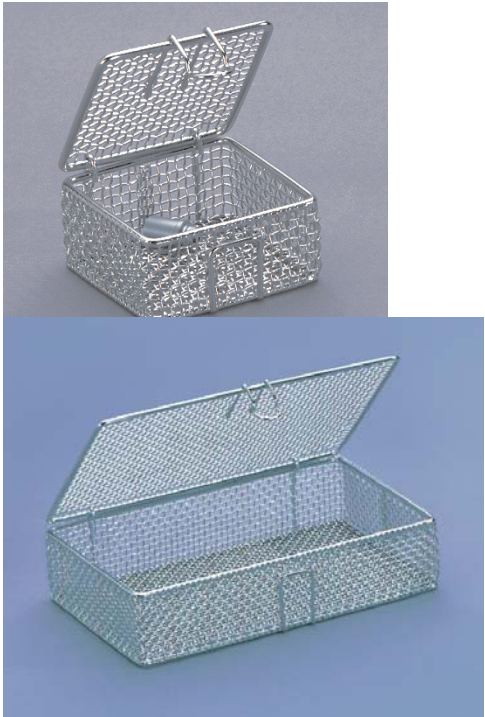

## Fine Mesh

electro polished

100% Stainless Steel

100% hand inspected for smoothness

### Safe Containment for effective Cleaning of small items

- ⇒ *smooth* fine mesh construction
- ⇒ 360° exposure to cleaning process
- ⇒ facilitates *optimal* ultrasonic cleaning
- ⇒ contents safely contained by latching lids
- ⇒ flow-thru mesh for presoaking and washing
- = electro polished Stainless Steel

## Endoscope Baskets

with hold-downs

- = soft silicone 'hold-downs'
- ⇒ removable lid for easy access
- ⇒ 360° optimal exposure to cleaning process
- ⇒ *flow-thru* containment for effective presoaking and washing
- = rounded wide-wire cage avoids damage to sterile packaging