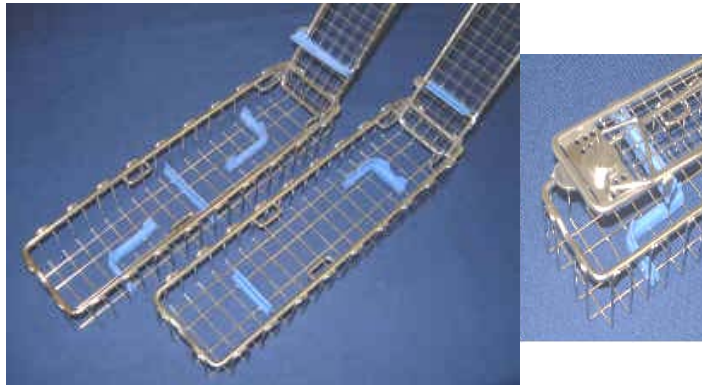

### Safe Containment for effective Cleaning of small items

- ⇒ *smooth* fine mesh construction
- ⇒ 360° exposure to cleaning process
- ⇒ facilitates *optimal* ultrasonic cleaning
- ⇒ contents safely contained by latching lids
- ⇒ flow-thru mesh for presoaking and washing
- = electro polished Stainless Steel

## Endoscope Baskets

with hold-downs

- = soft silicone 'hold-downs'
- ⇒ removable lid for easy access
- ⇒ 360° optimal exposure to cleaning process
- ⇒ *flow-thru* containment for effective presoaking and washing
- = rounded wide-wire cage avoids damage to sterile packaging